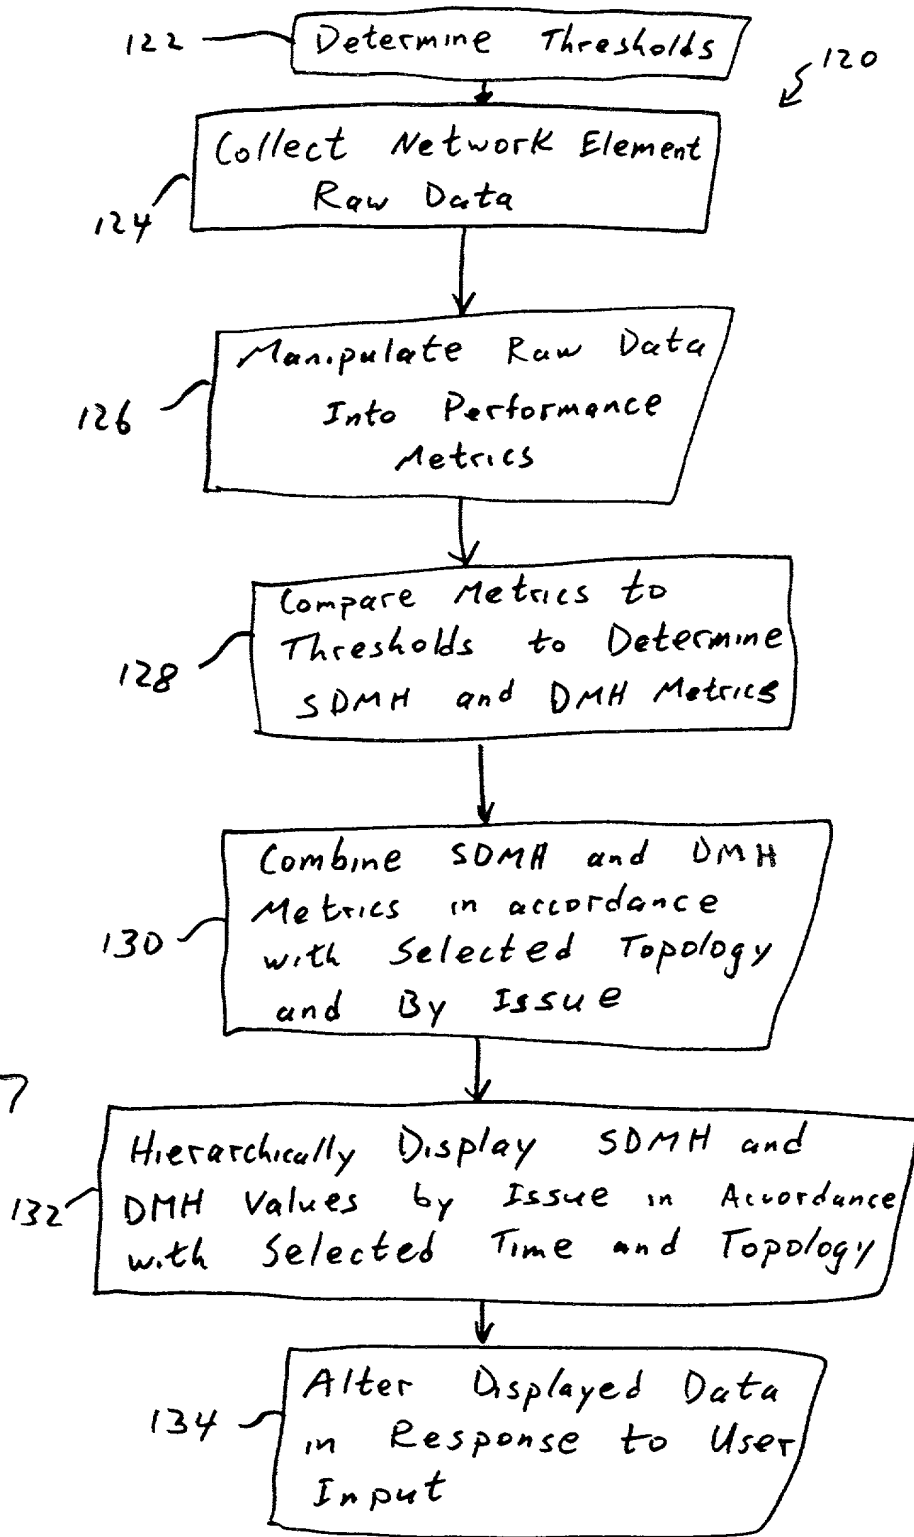

FIG. 6

FIG. 7